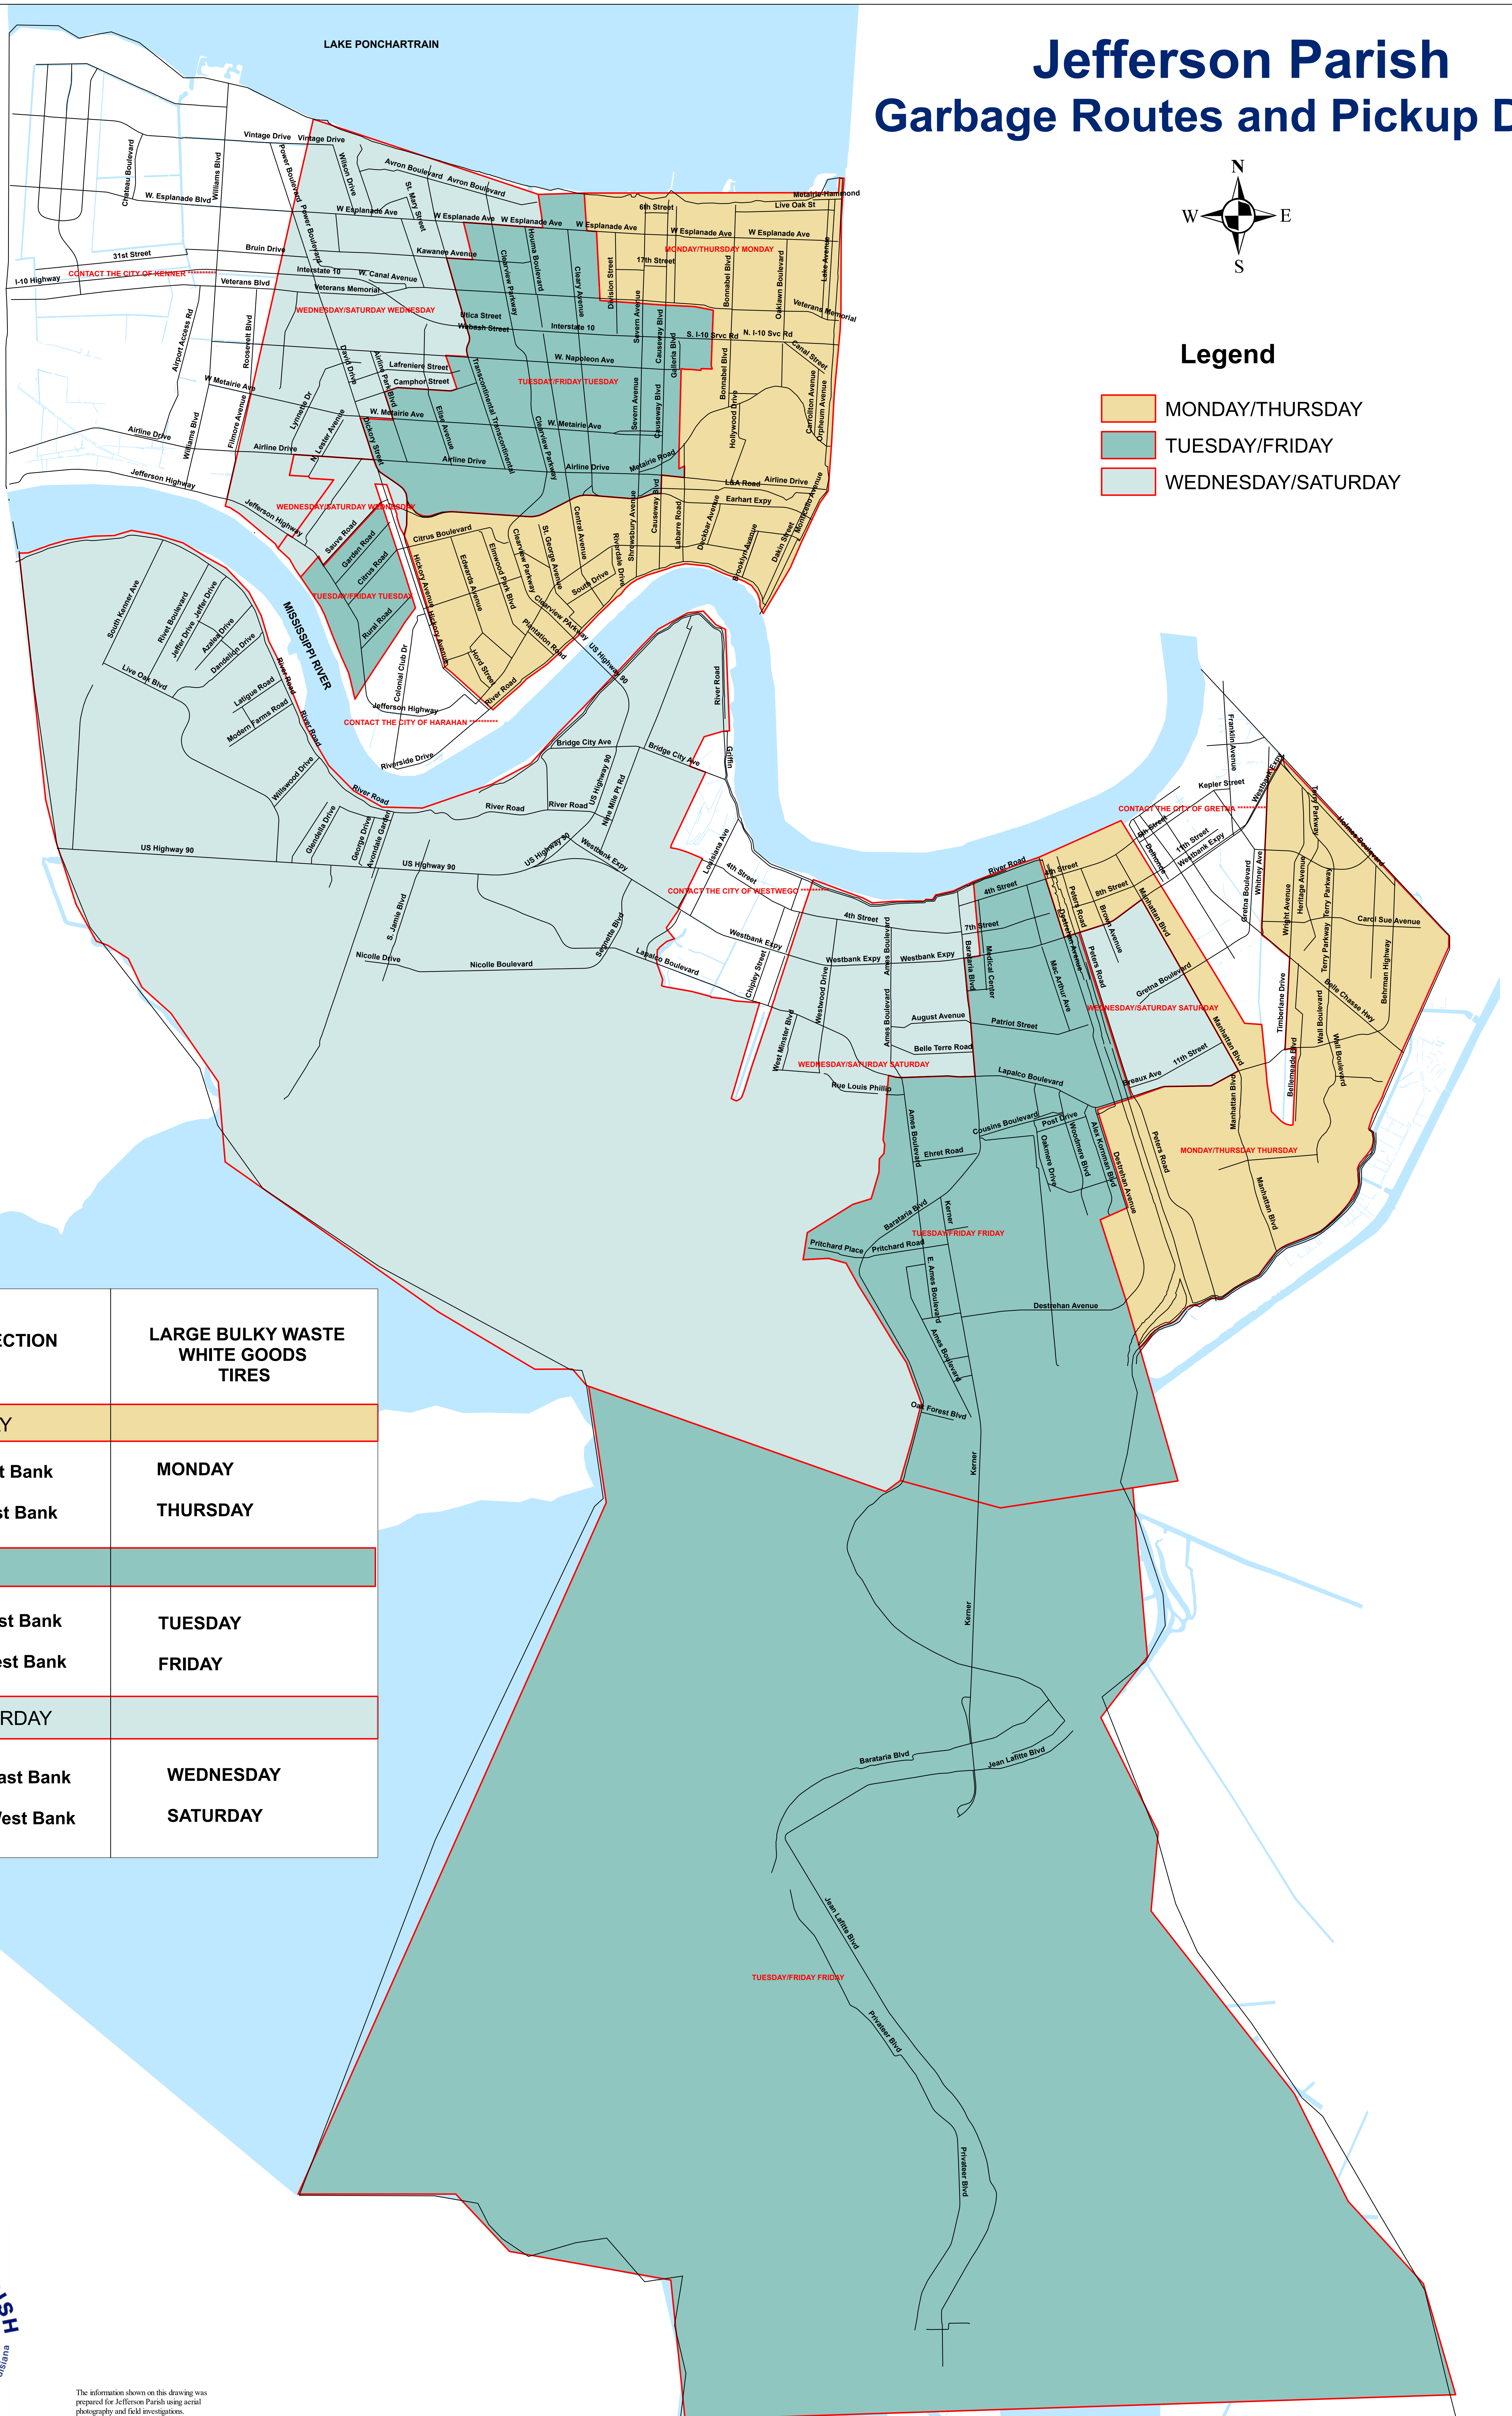

Jefferson Parish Garbage Routes and Pickup Days

Legend

- MONDAY/THURSDAY
- TUESDAY/FRIDAY
- WEDNESDAY/SATURDAY

GARBAGE COLLECTION	LARGE BULKY WASTE WHITE GOODS TIRES
MONDAY/THURSDAY	
East Bank	MONDAY
West Bank	THURSDAY
TUESDAY/FRIDAY	
East Bank	TUESDAY
West Bank	FRIDAY
WEDNESDAY/SATURDAY	
East Bank	WEDNESDAY
West Bank	SATURDAY